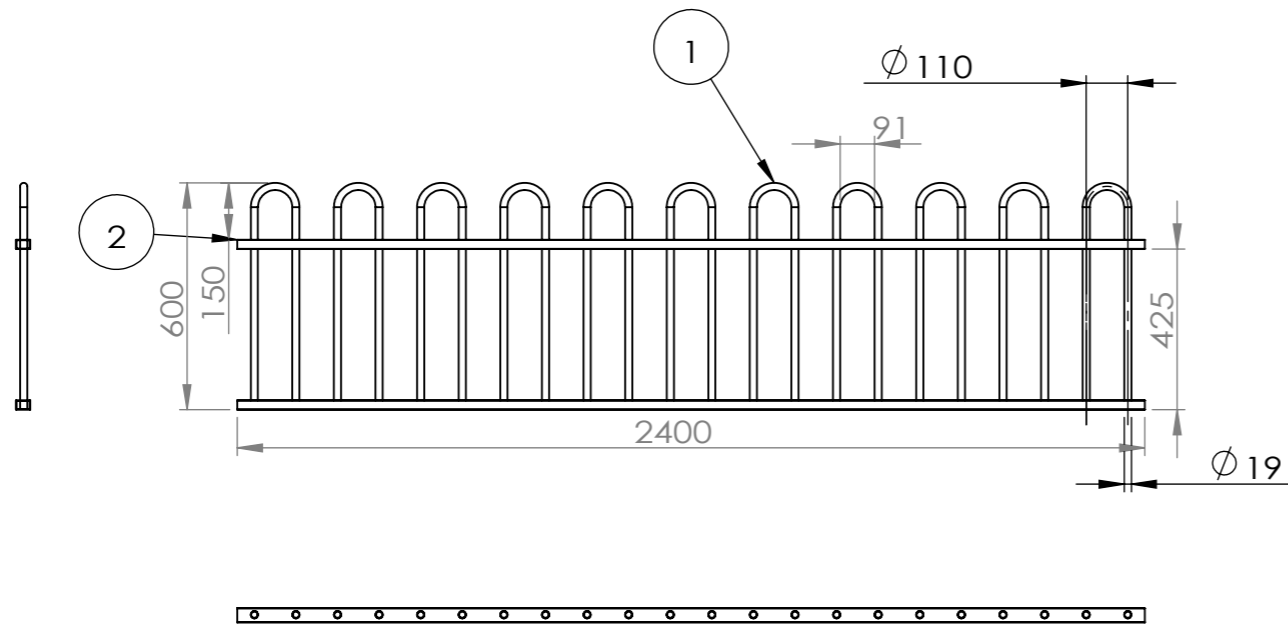

# Loop Top Railing 2400 x 600

ITEM NO.	PART NUMBER	DESCRIPTION	QTY
1	11201	Aluminum 19*1.2*1262.7mm	11
2	11302	Aluminum 38*25*1.6*2400mm	2

- GENERAL NOTES:**
- 1.UNLESS OTHERWISE SPECIFIED DIMENSIONS ARE MM.
  - 2.ALL DIMENSIONS ARE BEFORE ANY FINISHING OR COATING.
  - 3.ALL DIMENSIONS ARE ±1MM(UNLESS OTHERWISE NOTED).
  - 4.Drawings are for reference only, and if there is any change, consult with management